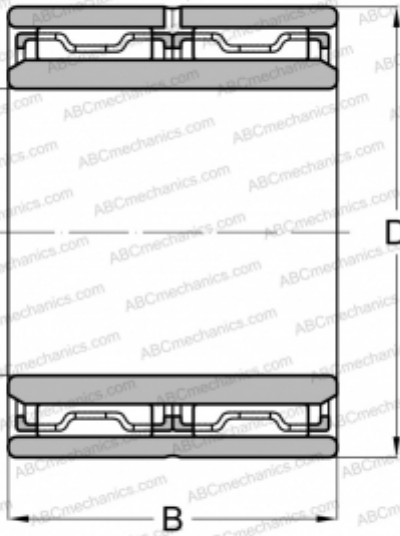

NAO 25x40x26(NAF 25x40x26) FAG

Needle roller bearings

TYPE: Roller bearings, Needle, Double row, With machined rings without flanges, with an inner ring, Metric

Technical specification

DIMENSIONS, MM

d	25,000
D	40,000
B	26,000

WEIGHT, KG

0,136

MANUFACTURER

[FAG](#)

INTERCHANGE

ABC	NAO 25x40x26
INA	NAO 25x40x26