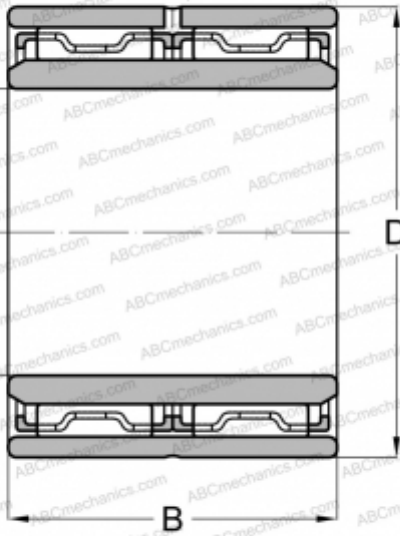

## NAO 25x40x26 INA

Needle roller bearings

TYPE: Roller bearings, Needle, Double row, With machined rings without flanges, with an inner ring, Metric

### Technical specification

#### DIMENSIONS, MM

d	25,000
D	40,000
B	26,000

#### WEIGHT, KG

0,136