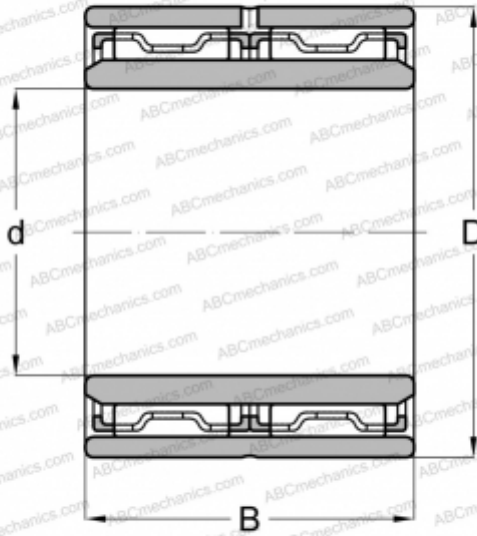

NAO 25x42x32 ABC

Needle roller bearings

TYPE: Roller bearings, Needle, Double row, With machined rings without flanges, with an inner ring, Metric

Technical specification

DIMENSIONS, MM

d	25,000
D	42,000
B	32,000

WEIGHT, KG

0,186

MANUFACTURER

[ABC](#)

INTERCHANGE

FAG	NAO 25x42x32(NAF 25x42x32)
INA	NAO 25x42x32
SKF	NAO 25x42x32