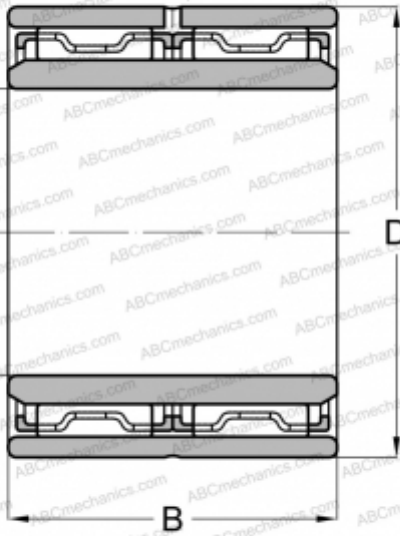

NAO 25x42x32(NAF 25x42x32) FAG

Needle roller bearings

TYPE: Roller bearings, Needle, Double row, With machined rings without flanges, with an inner ring, Metric

Technical specification

DIMENSIONS, MM

d	25,000
D	42,000
B	32,000

WEIGHT, KG

0,186

MANUFACTURER

[FAG](#)

INTERCHANGE

ABC	NAO 25x42x32
INA	NAO 25x42x32
SKF	NAO 25x42x32