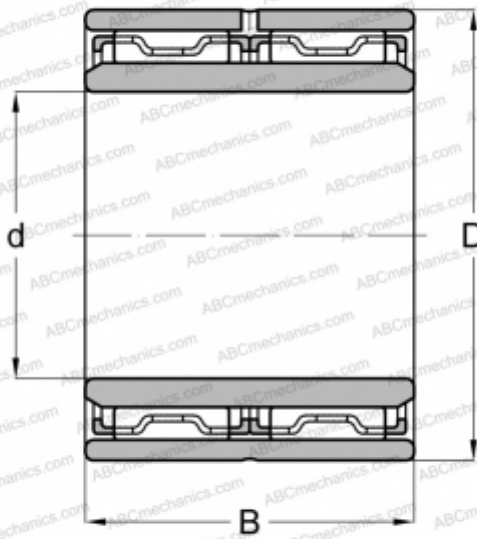

## NAO 25x42x32 INA

Needle roller bearings

TYPE: Roller bearings, Needle, Double row, With machined rings without flanges, with an inner ring, Metric

### Technical specification

#### DIMENSIONS, MM

d	25,000
D	42,000
B	32,000