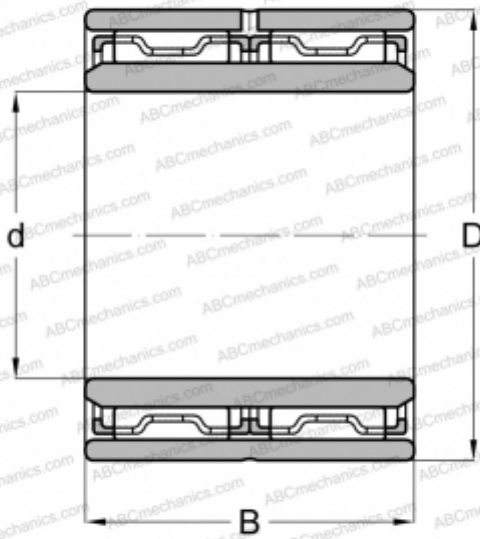

NAO 30x45x26 ABC

Needle roller bearings

TYPE: Roller bearings, Needle, Double row, With machined rings without flanges, with an inner ring, Metric

Technical specification

DIMENSIONS, MM

d	30,000
D	45,000
B	26,000

WEIGHT, KG

0,159

MANUFACTURER

[ABC](#)

INTERCHANGE

FAG	NAO 30x45x26(NAF 30x45x26)
INA	NAO 30x45x26
SKF	NAO 30x45x26