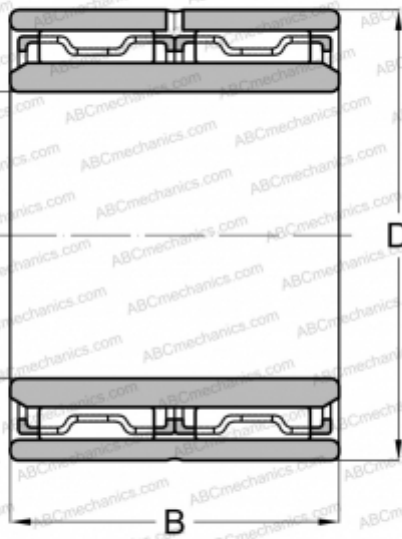

NAO 30x45x26(NAF 30x45x26) FAG

Needle roller bearings

TYPE: Roller bearings, Needle, Double row, With machined rings without flanges, with an inner ring, Metric

Technical specification

DIMENSIONS, MM

d	30,000
D	45,000
B	26,000

WEIGHT, KG

0,159

MANUFACTURER

[FAG](#)

INTERCHANGE

ABC	NAO 30x45x26
INA	NAO 30x45x26
SKF	NAO 30x45x26