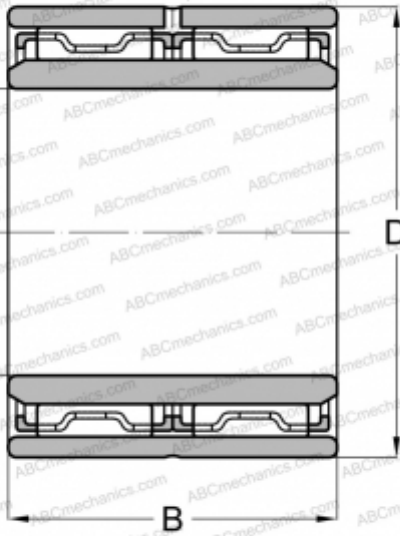

NAO 30x45x26 INA

Needle roller bearings

TYPE: Roller bearings, Needle, Double row, With machined rings without flanges, with an inner ring, Metric

Technical specification

DIMENSIONS, MM

d	30,000
D	45,000
B	26,000

WEIGHT, KG

0,159

MANUFACTURER

[INA](#)

INTERCHANGE

ABC	NAO 30x45x26
FAG	NAO 30x45x26(NAF 30x45x26)
SKF	NAO 30x45x26