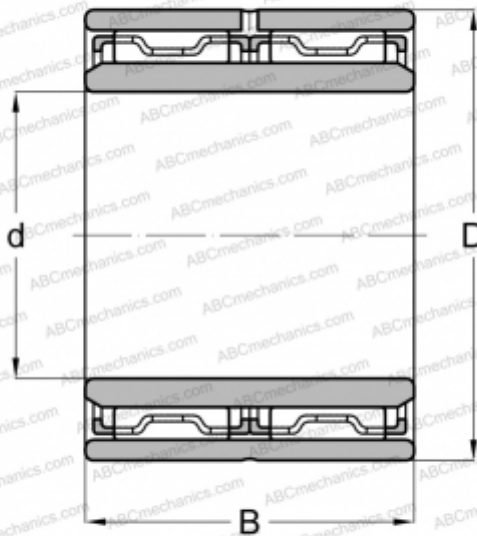

## NAO 30x47x32 ABC

Needle roller bearings

TYPE: Roller bearings, Needle, Double row, With machined rings without flanges, with an inner ring, Metric

#### DIMENSIONS, MM

d	30,000
D	47,000
B	32,000

#### WEIGHT, KG

0,218