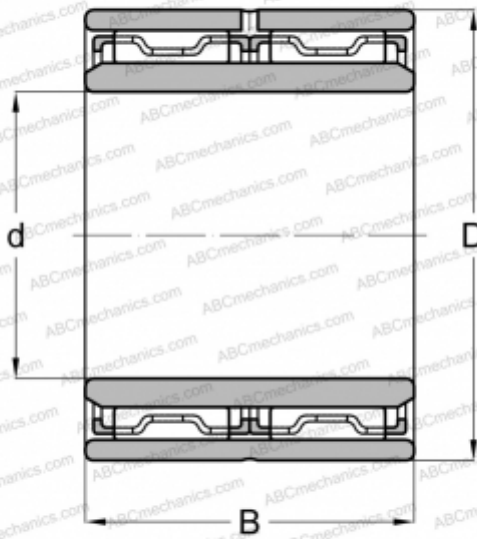

NAO 30x47x32 INA

Needle roller bearings

TYPE: Roller bearings, Needle, Double row, With machined rings without flanges, with an inner ring, Metric

Technical specification

DIMENSIONS, MM

d	30,000
D	47,000
B	32,000

WEIGHT, KG

0,218

MANUFACTURER

[INA](#)

INTERCHANGE

ABC	NAO 30x47x32
FAG	NAO 30x47x32(NAF 30x47x32)