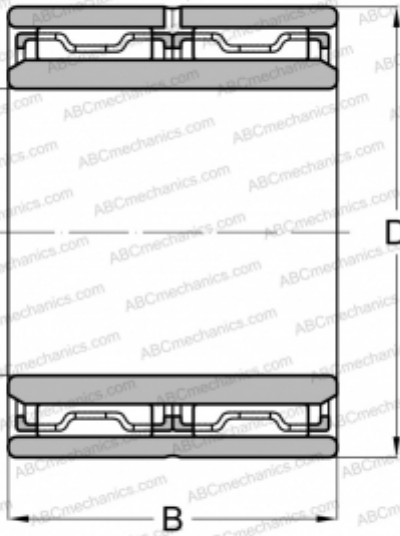

NAO 35x50x34 ABC

Needle roller bearings

TYPE: Roller bearings, Needle, Double row, With machined rings without flanges, with an inner ring, Metric

Technical specification

DIMENSIONS, MM

| | |
|---|--------|
| d | 35,000 |
| D | 50,000 |
| B | 34,000 |

WEIGHT, KG

0,236

MANUFACTURER

[ABC](#)

INTERCHANGE

| | |
|-----|--|
| FAG | NAO 35x50x34(NAF 35x50x34) |
| INA | NAO 35x50x34 |