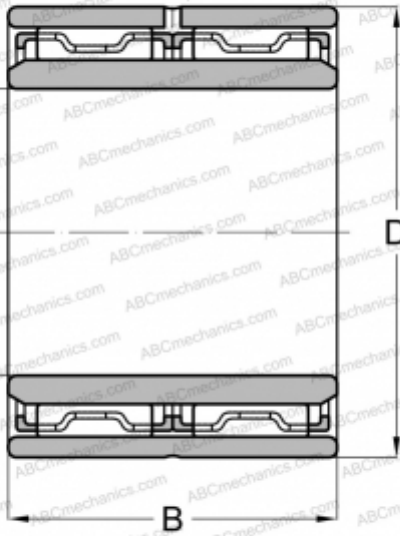

NAO 35x50x34(NAF 35x50x34) FAG

Needle roller bearings

TYPE: Roller bearings, Needle, Double row, With machined rings without flanges, with an inner ring, Metric

Technical specification

DIMENSIONS, MM

d	35,000
D	50,000
B	34,000

WEIGHT, KG

0,236

MANUFACTURER

[FAG](#)

INTERCHANGE

ABC	NAO 35x50x34
INA	NAO 35x50x34