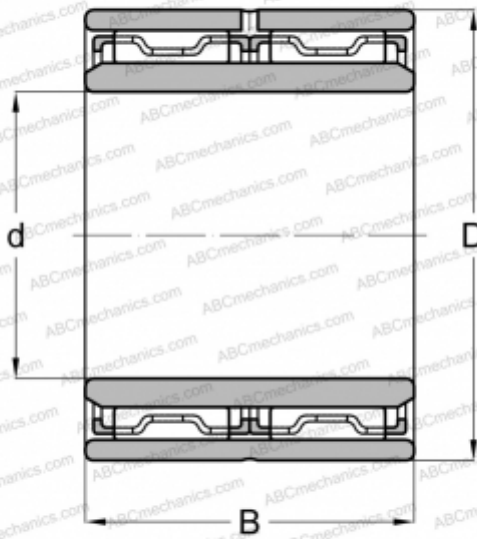

NAO 35x55x40 ABC

Needle roller bearings

TYPE: Roller bearings, Needle, Double row, With machined rings without flanges, with an inner ring, Metric

Technical specification

DIMENSIONS, MM

d	35,000
D	55,000
B	40,000

WEIGHT, KG

0,372

MANUFACTURER

[ABC](#)

INTERCHANGE

FAG	NAO 35x55x40(NAF 35x55x40)
INA	NAO 35x55x40