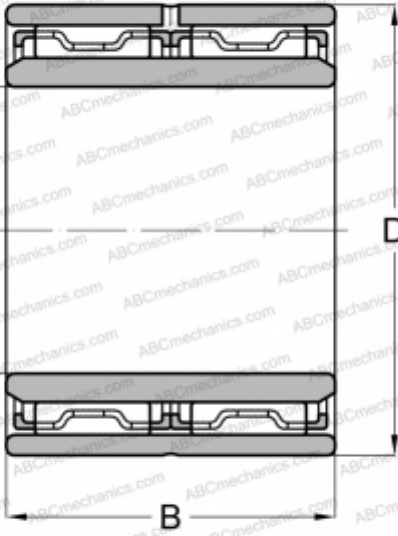

## NAO 35x55x40(NAF 35x55x40) FAG

Needle roller bearings

TYPE: Roller bearings, Needle, Double row, With machined rings without flanges, with an inner ring, Metric

### Technical specification

#### DIMENSIONS, MM

d	35,000
D	55,000
B	40,000