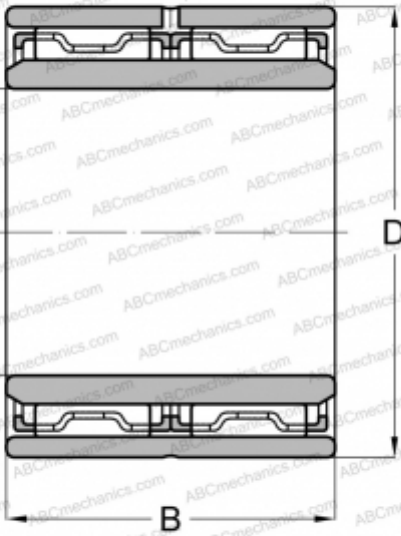

NAO 40x55x34 ABC

Needle roller bearings

TYPE: Roller bearings, Needle, Double row, With machined rings without flanges, with an inner ring, Metric

Technical specification

DIMENSIONS, MM

d	40,000
D	55,000
B	34,000

WEIGHT, KG

0,259

MANUFACTURER

[ABC](#)

INTERCHANGE

FAG	NAO 40x55x34(NAF 40x55x34)
INA	NAO 40x55x34