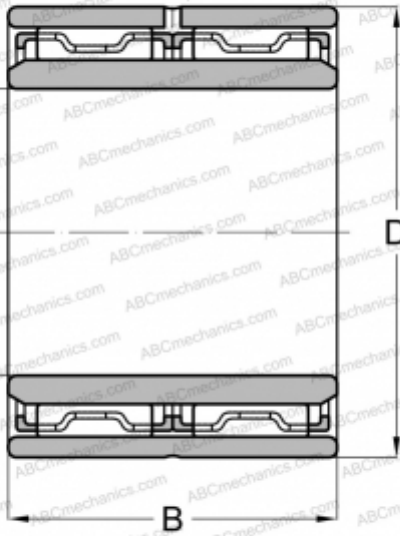

NAO 40x55x34(NAF 40x55x34) FAG

Needle roller bearings

TYPE: Roller bearings, Needle, Double row, With machined rings without flanges, with an inner ring, Metric

Technical specification

DIMENSIONS, MM

d	40,000
D	55,000
B	34,000

WEIGHT, KG

0,259

MANUFACTURER

[FAG](#)

INTERCHANGE

ABC	NAO 40x55x34
INA	NAO 40x55x34