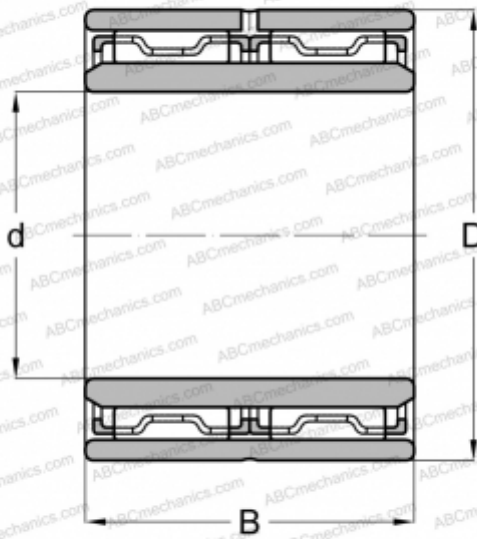

NAO 40x62x40 ABC

Needle roller bearings

TYPE: Roller bearings, Needle, Double row, With machined rings without flanges, with an inner ring, Metric

Technical specification

DIMENSIONS, MM

d	40,000
D	62,000
B	40,000

WEIGHT, KG

0,440

MANUFACTURER

[ABC](#)

INTERCHANGE

FAG	NAO 40x62x40(NAF 40x62x40)
INA	NAO 40x62x40