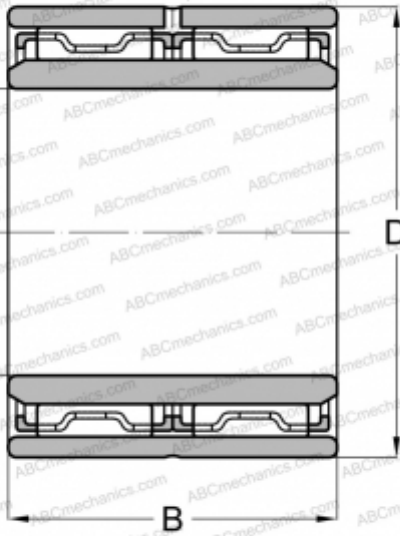

## NAO 40x62x40(NAF 40x62x40) FAG

Needle roller bearings

TYPE: Roller bearings, Needle, Double row, With machined rings without flanges, with an inner ring, Metric

### Technical specification

#### DIMENSIONS, MM

d	40,000
D	62,000
B	40,000