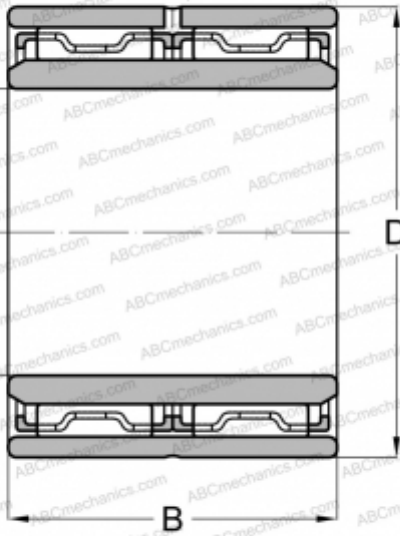

## NAO 40x62x40 INA

Needle roller bearings

TYPE: Roller bearings, Needle, Double row, With machined rings without flanges, with an inner ring, Metric

### Technical specification

#### DIMENSIONS, MM

d	40,000
D	62,000
B	40,000