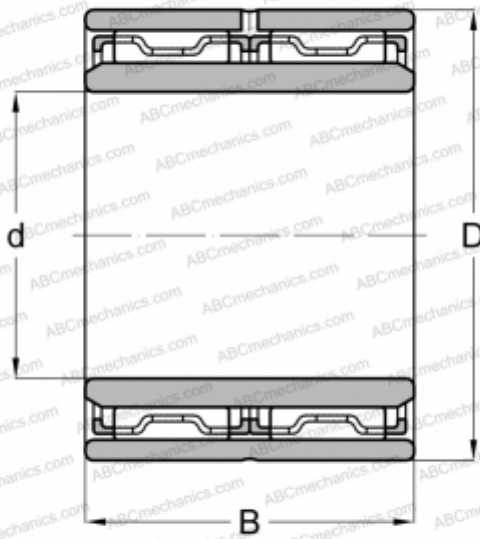

NAO 45x62x40 ABC

Needle roller bearings

TYPE: Roller bearings, Needle, Double row, With machined rings without flanges, with an inner ring, Metric

Technical specification

DIMENSIONS, MM

d	45,000
D	62,000
B	40,000

WEIGHT, KG

0,390

MANUFACTURER

[ABC](#)

INTERCHANGE

FAG	NAO 45x62x40(NAF 45x62x40)
INA	NAO 45x62x40