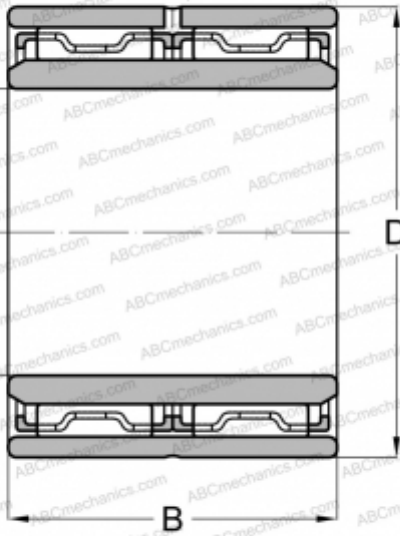

NAO 45x62x40 INA

Needle roller bearings

TYPE: Roller bearings, Needle, Double row, With machined rings without flanges, with an inner ring, Metric

Technical specification

DIMENSIONS, MM

d	45,000
D	62,000
B	40,000

WEIGHT, KG

0,390

MANUFACTURER

[INA](#)

INTERCHANGE

ABC	NAO 45x62x40
FAG	NAO 45x62x40(NAF 45x62x40)