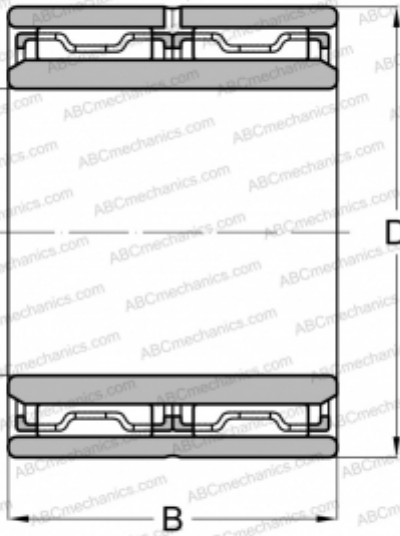

## NAO 45x72x40 ABC

Needle roller bearings

TYPE: Roller bearings, Needle, Double row, With machined rings without flanges, with an inner ring, Metric

### Technical specification

#### DIMENSIONS, MM

d	45,000
D	72,000
B	40,000

#### WEIGHT, KG

0,680