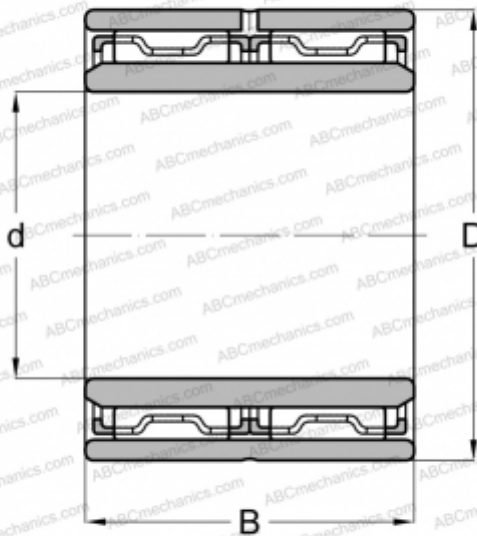

NAO 50x68x40 ABC

Needle roller bearings

TYPE: Roller bearings, Needle, Double row, With machined rings without flanges, with an inner ring, Metric

Technical specification

DIMENSIONS, MM

d	50,000
D	68,000
B	40,000

WEIGHT, KG

0,454

MANUFACTURER

[ABC](#)

INTERCHANGE

FAG	NAO 50x68x40(NAF 50x68x40)
INA	NAO 50x68x40