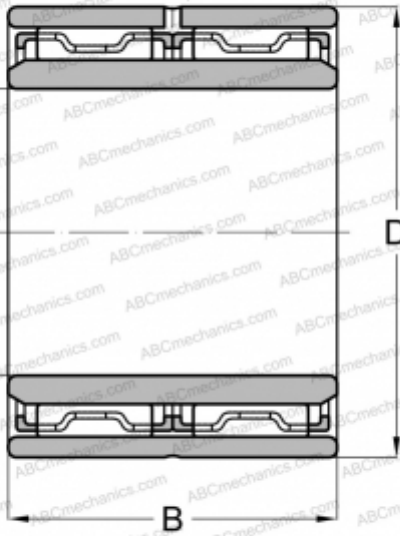

NAO 50x68x40 INA

Needle roller bearings

TYPE: Roller bearings, Needle, Double row, With machined rings without flanges, with an inner ring, Metric

Technical specification

DIMENSIONS, MM

d	50,000
D	68,000
B	40,000

WEIGHT, KG

0,454

MANUFACTURER

[INA](#)

INTERCHANGE

ABC	NAO 50x68x40
FAG	NAO 50x68x40(NAF 50x68x40)