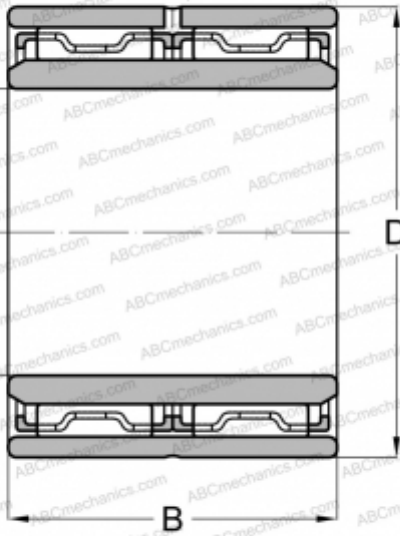

NAO 50x78x40 ABC

Needle roller bearings

TYPE: Roller bearings, Needle, Double row, With machined rings without flanges, with an inner ring, Metric

Technical specification

DIMENSIONS, MM

d	50,000
D	78,000
B	40,000

WEIGHT, KG

0,748

MANUFACTURER

[ABC](#)

INTERCHANGE

FAG	NAO 50x78x40(NAF 50x78x40)
INA	NAO 50x78x40