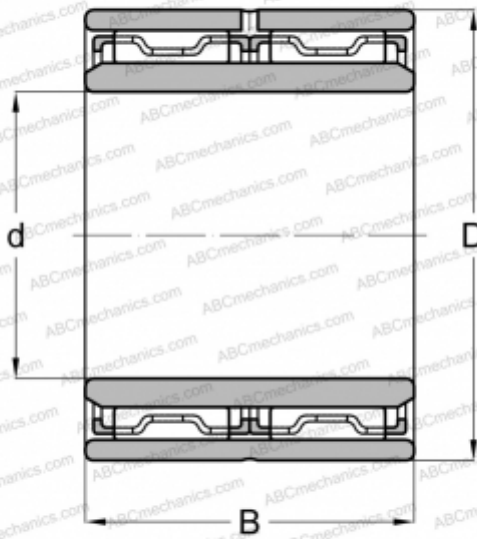

NAO 50x78x40 INA

Needle roller bearings

TYPE: Roller bearings, Needle, Double row, With machined rings without flanges, with an inner ring, Metric

Technical specification

DIMENSIONS, MM

d	50,000
D	78,000
B	40,000

WEIGHT, KG

0,748

MANUFACTURER

[INA](#)

INTERCHANGE

ABC	NAO 50x78x40
FAG	NAO 50x78x40(NAF 50x78x40)