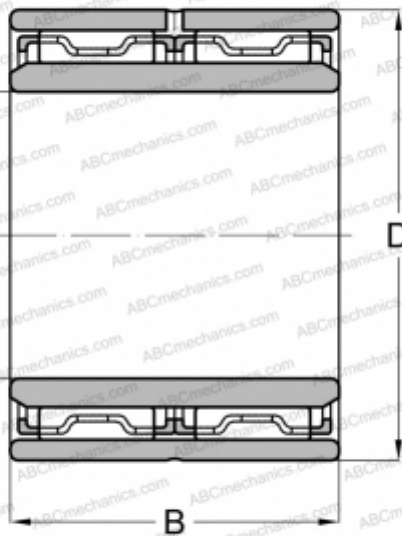

## NAO 55x85x60 ABC

Needle roller bearings

TYPE: Roller bearings, Needle, Double row, With machined rings without flanges, with an inner ring, Metric

### Technical specification

#### DIMENSIONS, MM

d	55,000
D	85,000
B	60,000

#### WEIGHT, KG

1,320