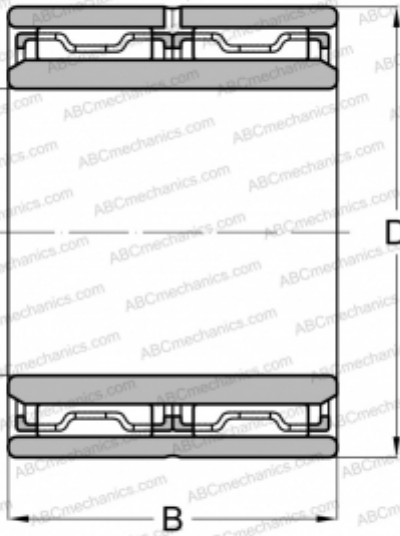

## NAO 60x90x60 ABC

Needle roller bearings

TYPE: Roller bearings, Needle, Double row, With machined rings without flanges, with an inner ring, Metric

### Technical specification

#### DIMENSIONS, MM

d	60,000
D	90,000
B	60,000

#### WEIGHT, KG

1,406