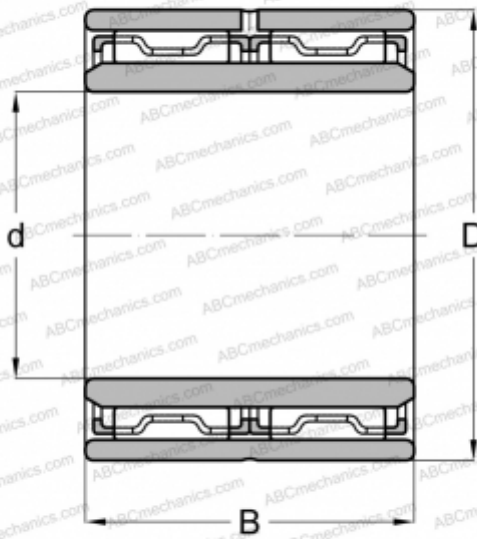

NAO 60x90x60 INA

Needle roller bearings

TYPE: Roller bearings, Needle, Double row, With machined rings without flanges, with an inner ring, Metric

Technical specification

DIMENSIONS, MM

d	60,000
D	90,000
B	60,000

WEIGHT, KG

1,406

MANUFACTURER

[INA](#)

INTERCHANGE

ABC	NAO 60x90x60
FAG	NAO 60x90x60(NAF 60x90x60)