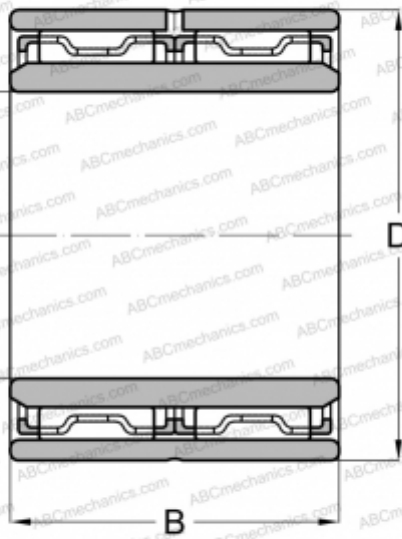

## NAO 65x95x60 ABC

Needle roller bearings

TYPE: Roller bearings, Needle, Double row, With machined rings without flanges, with an inner ring, Metric

### Technical specification

#### DIMENSIONS, MM

d	65,000
D	95,000
B	60,000

#### WEIGHT, KG

1,501