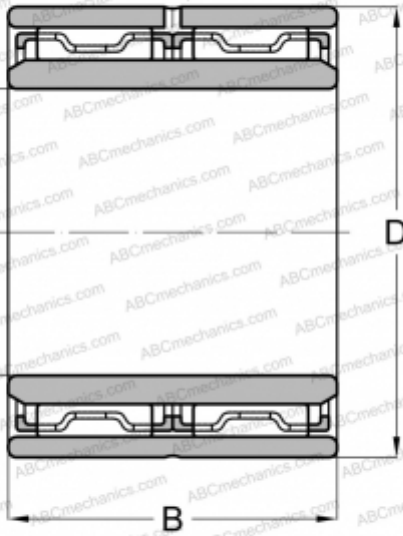

NAO 70x100x60 ABC

Needle roller bearings

TYPE: Roller bearings, Needle, Double row, With machined rings without flanges, with an inner ring, Metric

Technical specification

DIMENSIONS, MM

d	70,000
D	100,000
B	60,000

WEIGHT, KG

1,601

MANUFACTURER

[ABC](#)

INTERCHANGE

FAG	NAO 70x100x60(NAF 70x100x60)
INA	NAO 70x100x60