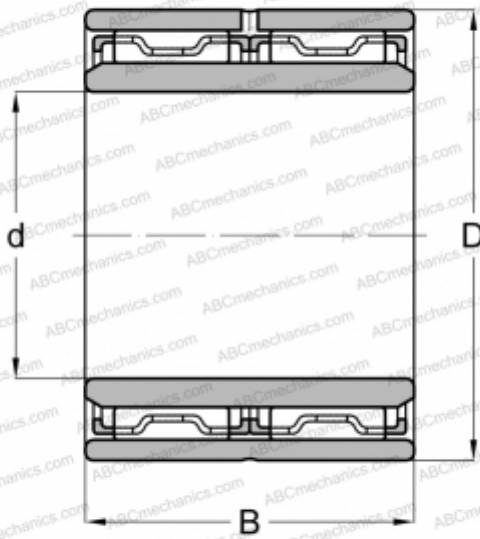

NAO 70x100x60(NAF 70x100x60) FAG

Needle roller bearings

TYPE: Roller bearings, Needle, Double row, With machined rings without flanges, with an inner ring, Metric

Technical specification

DIMENSIONS, MM

d	70,000
D	100,000
B	60,000

WEIGHT, KG

1,601

MANUFACTURER

[FAG](#)

INTERCHANGE

ABC	NAO 70x100x60
INA	NAO 70x100x60