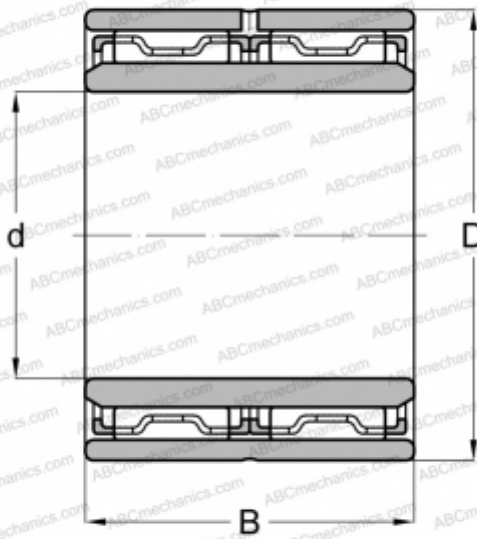

NAO 70x100x60 INA

Needle roller bearings

TYPE: Roller bearings, Needle, Double row, With machined rings without flanges, with an inner ring, Metric

Technical specification

DIMENSIONS, MM

d	70,000
D	100,000
B	60,000

WEIGHT, KG

1,601

MANUFACTURER

[INA](#)

INTERCHANGE

ABC	NAO 70x100x60
FAG	NAO 70x100x60(NAF 70x100x60)