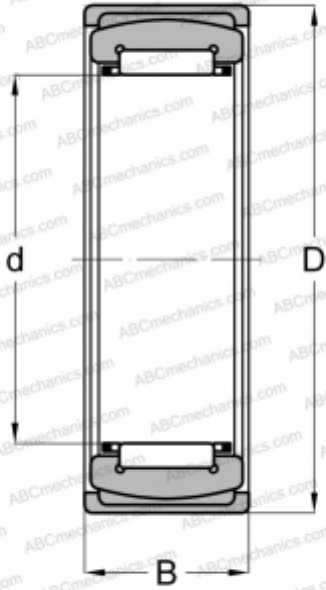

## RPNA 15/28 ABC

Needle roller bearings

TYPE: Roller bearings, Needle, Single row, Metric, Alignment needle roller bearings, without an inner ring

#### DIMENSIONS, MM

d	15,000
D	28,000
B	12,000

#### WEIGHT, KG

0,032

#### ASSOCIATED PRODUCTS

IR 12x15x12