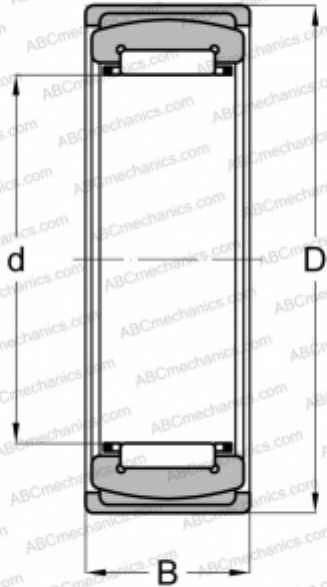

## RPNA 20/35 ABC

Needle roller bearings

TYPE: Roller bearings, Needle, Single row, Metric, Alignment needle roller bearings, without an inner ring

#### DIMENSIONS, MM

d	28,000
D	35,000
B	16,000

#### ASSOCIATED PRODUCTS

IR 17x20x16