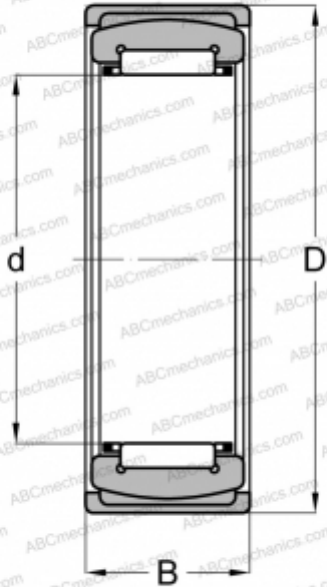

RPNA 25/42 ABC

Needle roller bearings

TYPE: Roller bearings, Needle, Single row, Metric, Alignment needle roller bearings, without an inner ring

Technical specification

DIMENSIONS, MM

d	25,000
D	42,000
B	20,000

WEIGHT, KG

0,113

MANUFACTURER

[ABC](#)

INTERCHANGE

INA	RPNA 25/42
SKF	RPNA 25/42

ASSOCIATED PRODUCTS

IR 20x25x20