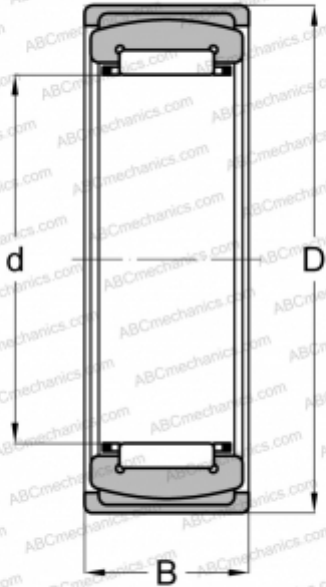

## RPNA 25/42 INA

Needle roller bearings

TYPE: Roller bearings, Needle, Single row, Metric, Alignment needle roller bearings, without an inner ring

#### DIMENSIONS, MM

|   |        |
|---|--------|
| d | 25,000 |
| D | 42,000 |
| B | 20,000 |

#### WEIGHT, KG

0,113

#### ASSOCIATED PRODUCTS

IR 20x25x20