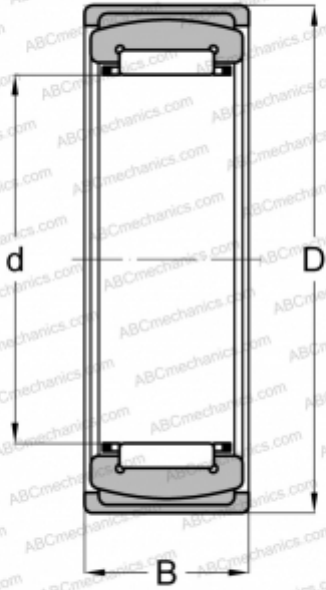

## RPNA 45/62 ABC

Needle roller bearings

TYPE: Roller bearings, Needle, Single row, Metric, Alignment needle roller bearings, without an inner ring

#### DIMENSIONS, MM

|   |        |
|---|--------|
| d | 45,000 |
| D | 62,000 |
| B | 20,000 |

#### ASSOCIATED PRODUCTS

IR 40x45x20