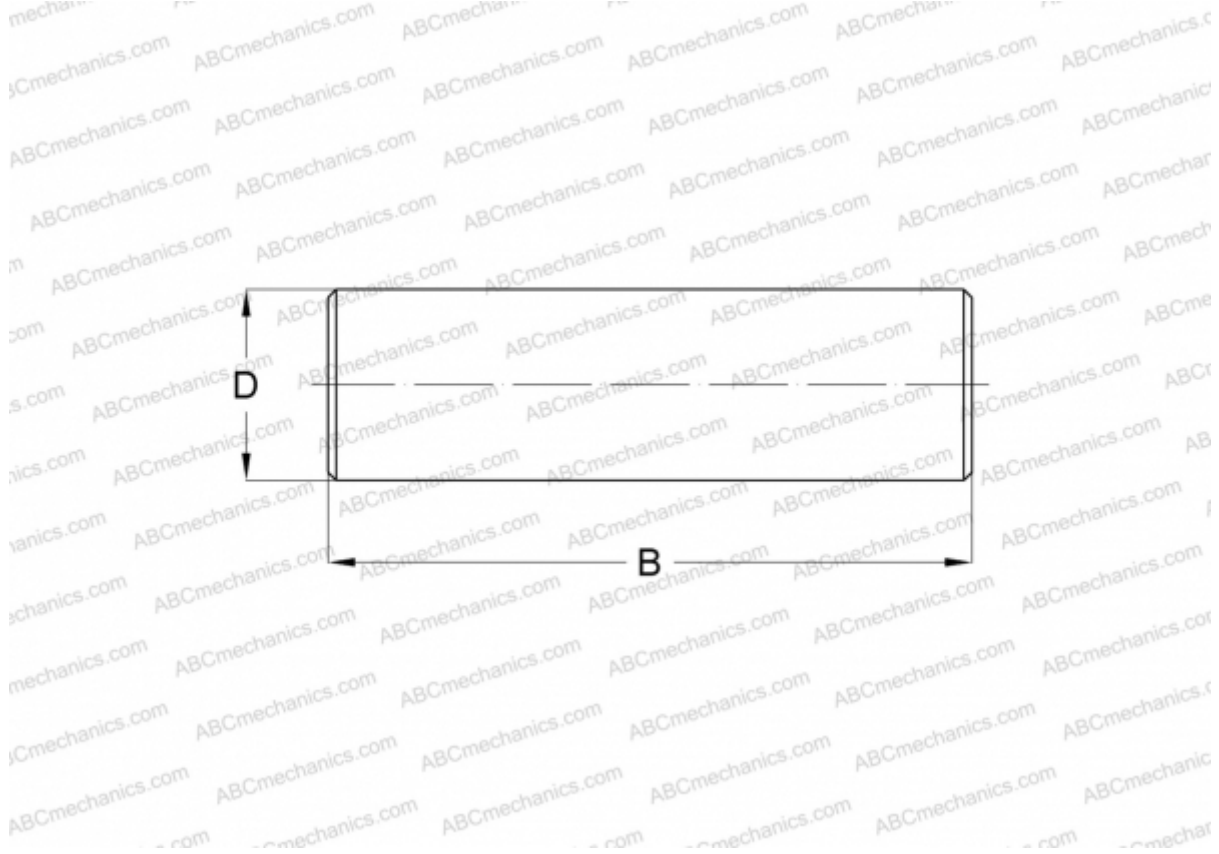

## RN-1x7.8 BF/G2 SKF

Needle rollers

TYPE: Rolling bearing parts and accessories, Rolling elements, Needle rollers, SKF production

### Technical specification

#### DIMENSIONS, MM

D	1,000
B	7,800

**WEIGHT, KG** 0,001

**MANUFACTURER** [SKF](#)