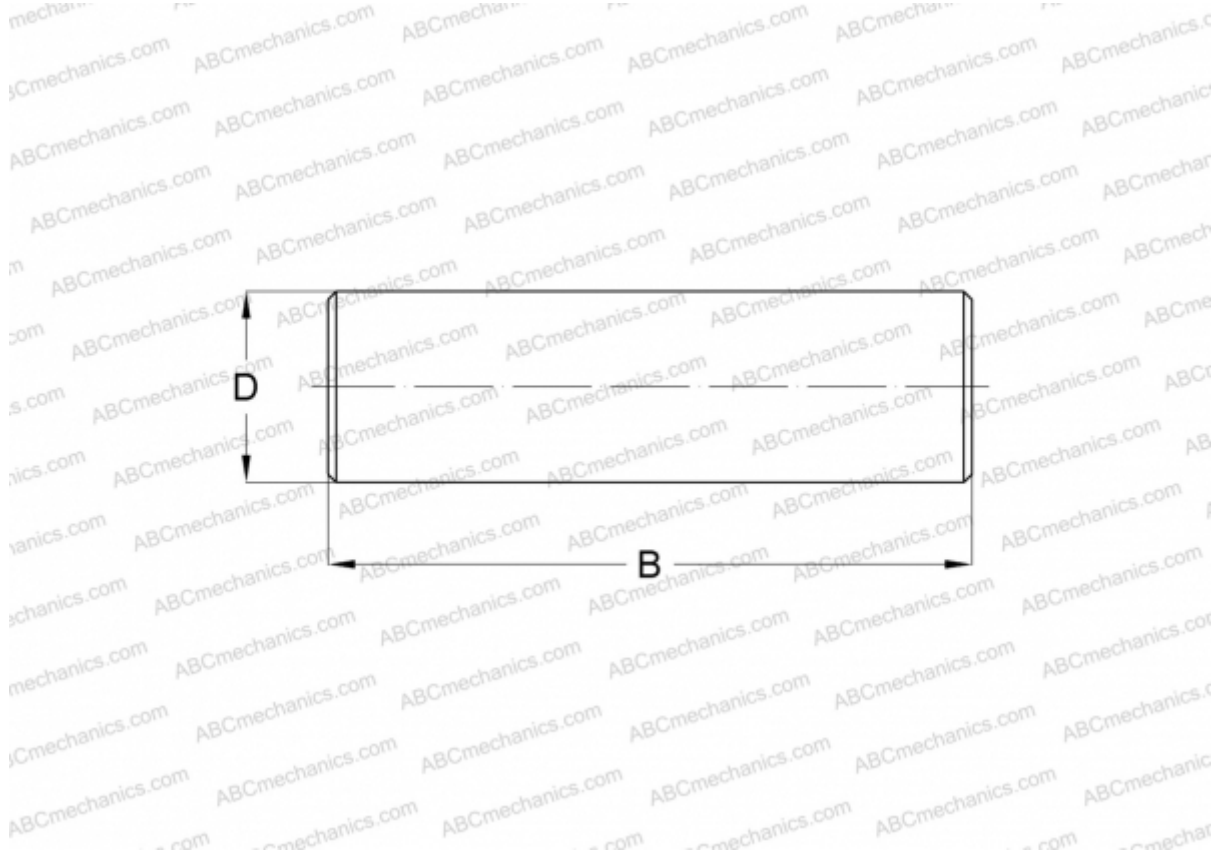

## RN-1.5x5.8 BF/G2 SKF

Needle rollers

TYPE: Rolling bearing parts and accessories, Rolling elements, Needle rollers, SKF production

### Technical specification

#### DIMENSIONS, MM

D	1,500
B	5,800

**WEIGHT, KG** 0,001

**MANUFACTURER** [SKF](#)