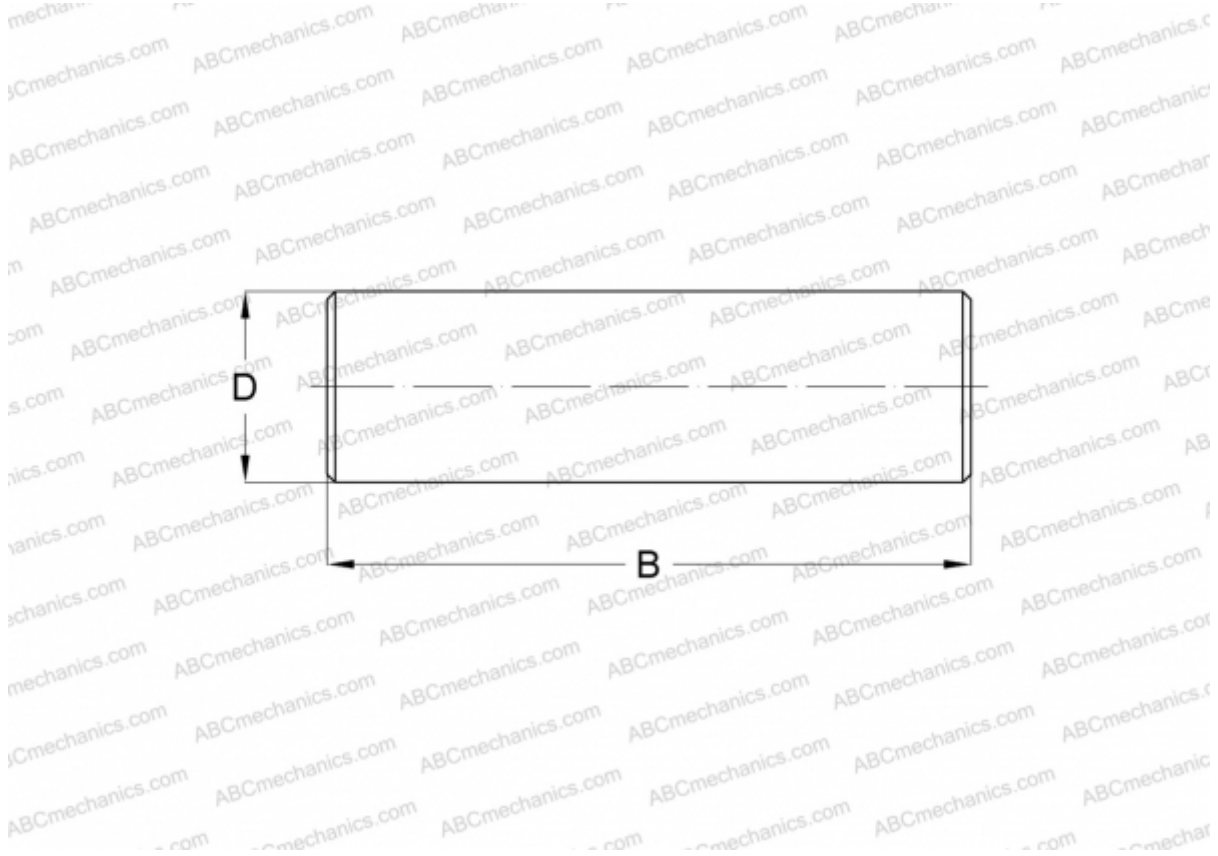

## RN-1.5x6.8 BF/G2 SKF

Needle rollers

TYPE: Rolling bearing parts and accessories, Rolling elements, Needle rollers, SKF production

### Technical specification

#### DIMENSIONS, MM

D	1,500
B	6,800

**MANUFACTURER** [SKF](#)