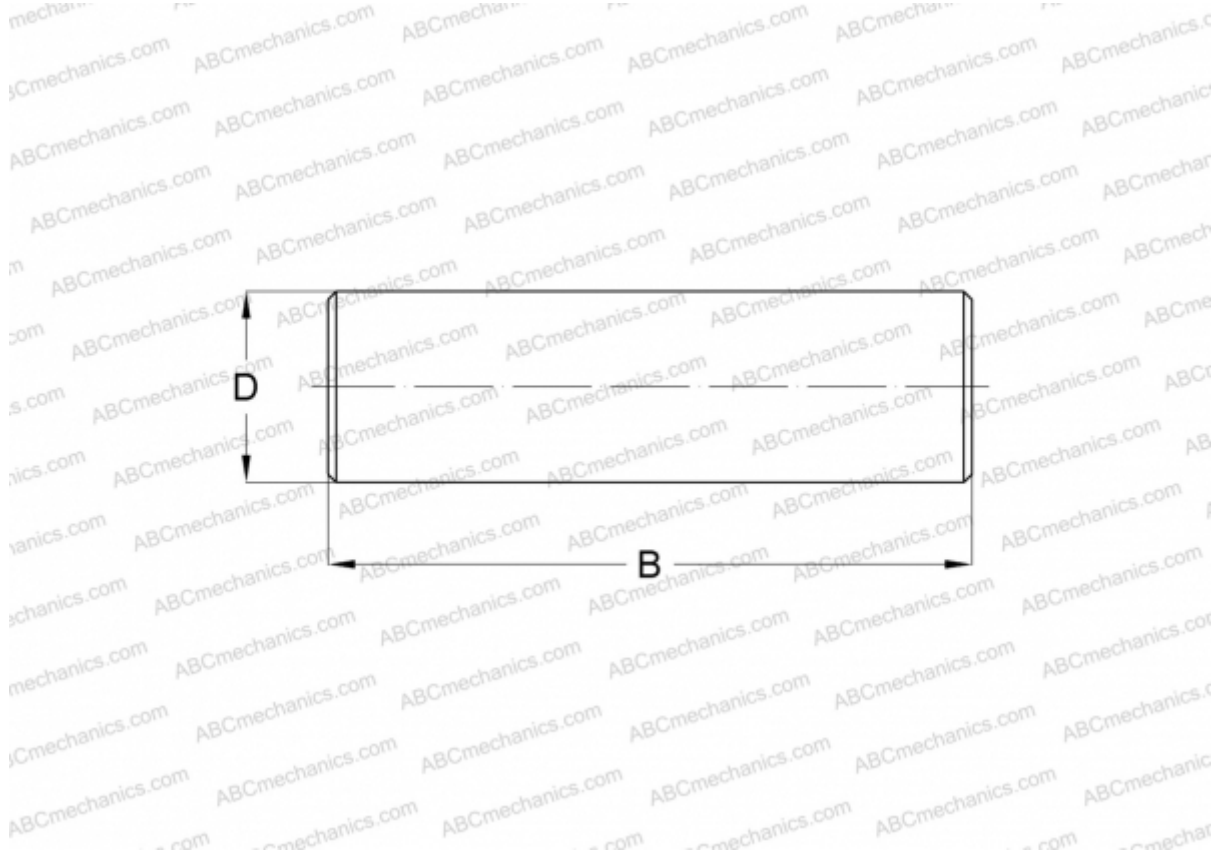

RN-2x7.8 BF/G2 SKF

Needle rollers

TYPE: Rolling bearing parts and accessories, Rolling elements, Needle rollers, SKF production

Technical specification

DIMENSIONS, MM

D	2,000
B	7,800

WEIGHT, KG 0,001

MANUFACTURER [SKF](#)