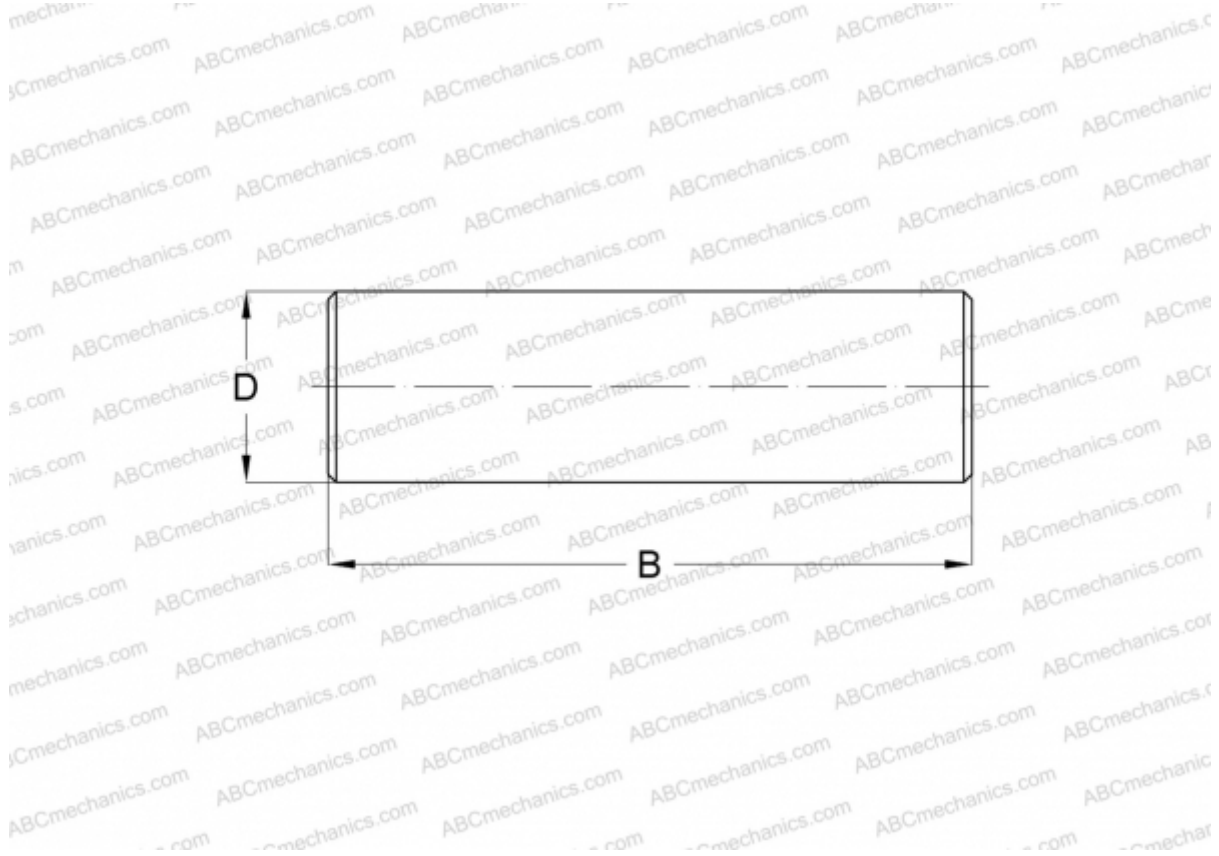

RN-2x11.8 BF/G2 SKF

Needle rollers

TYPE: Rolling bearing parts and accessories, Rolling elements, Needle rollers, SKF production

Technical specification

DIMENSIONS, MM

D	2,000
B	11,800

WEIGHT, KG 0,001

MANUFACTURER [SKF](#)