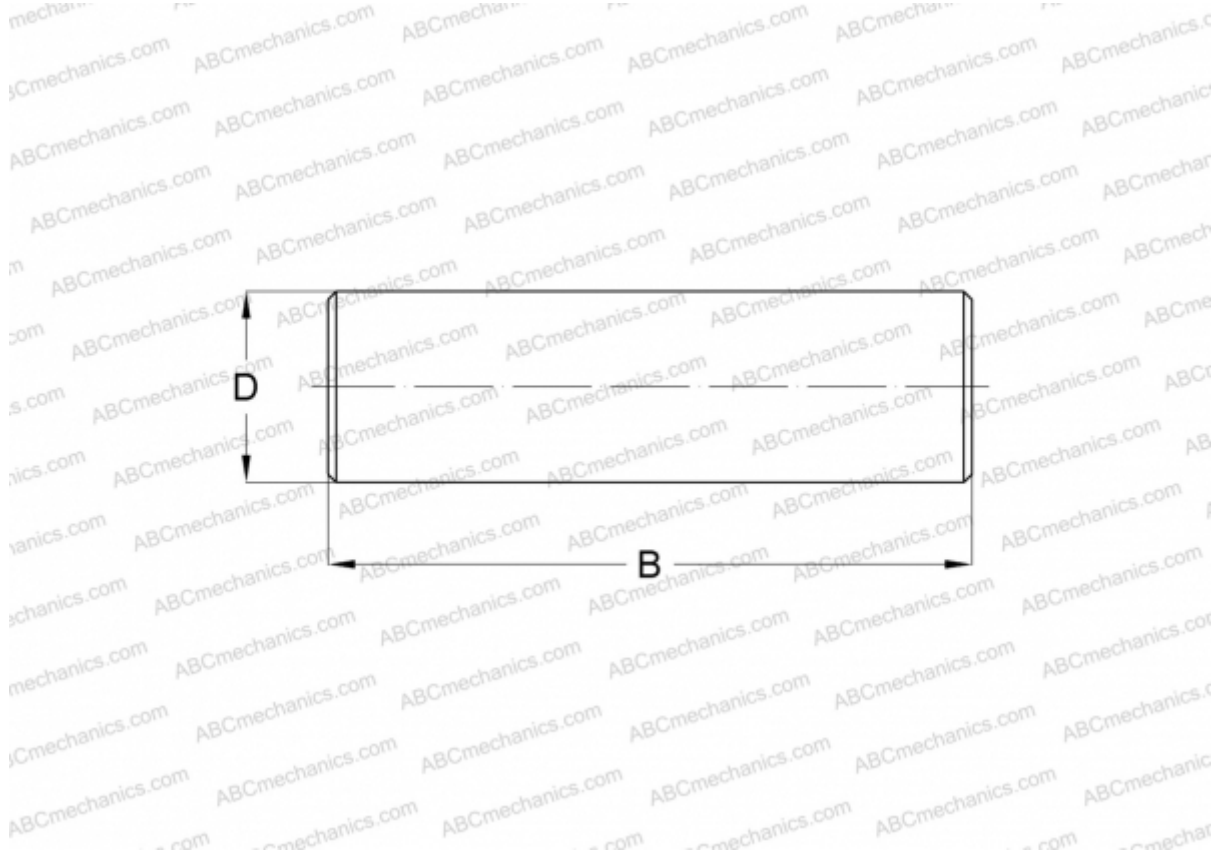

## RN-2x13.8 BF/G2 SKF

Needle rollers

TYPE: Rolling bearing parts and accessories, Rolling elements, Needle rollers, SKF production

### Technical specification

#### DIMENSIONS, MM

D	2,000
B	13,800

**WEIGHT, KG** 0,001

**MANUFACTURER** [SKF](#)