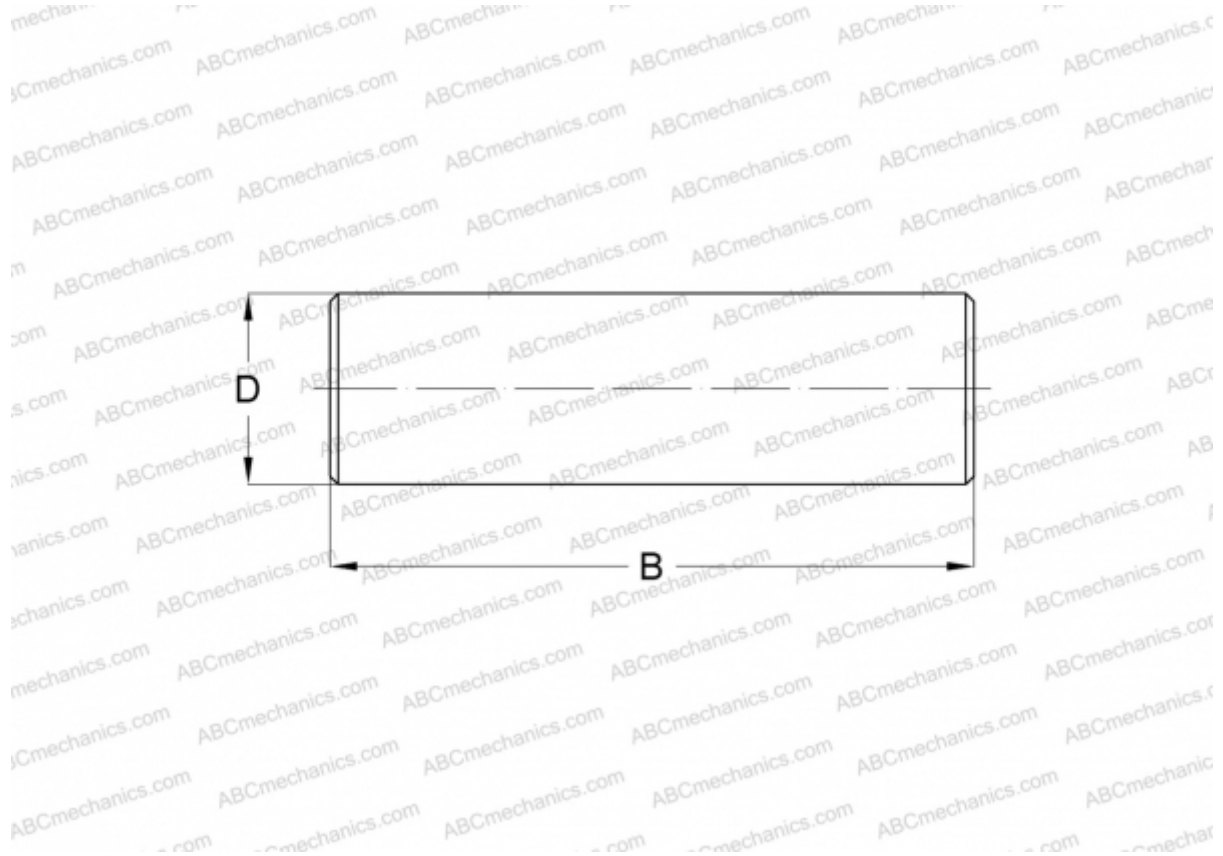

RN-2x17.8 BF/G2 SKF

Needle rollers

TYPE: Rolling bearing parts and accessories, Rolling elements, Needle rollers, SKF production

Technical specification

DIMENSIONS, MM

D	2,000
B	17,800

WEIGHT, KG 0,001

MANUFACTURER [SKF](#)