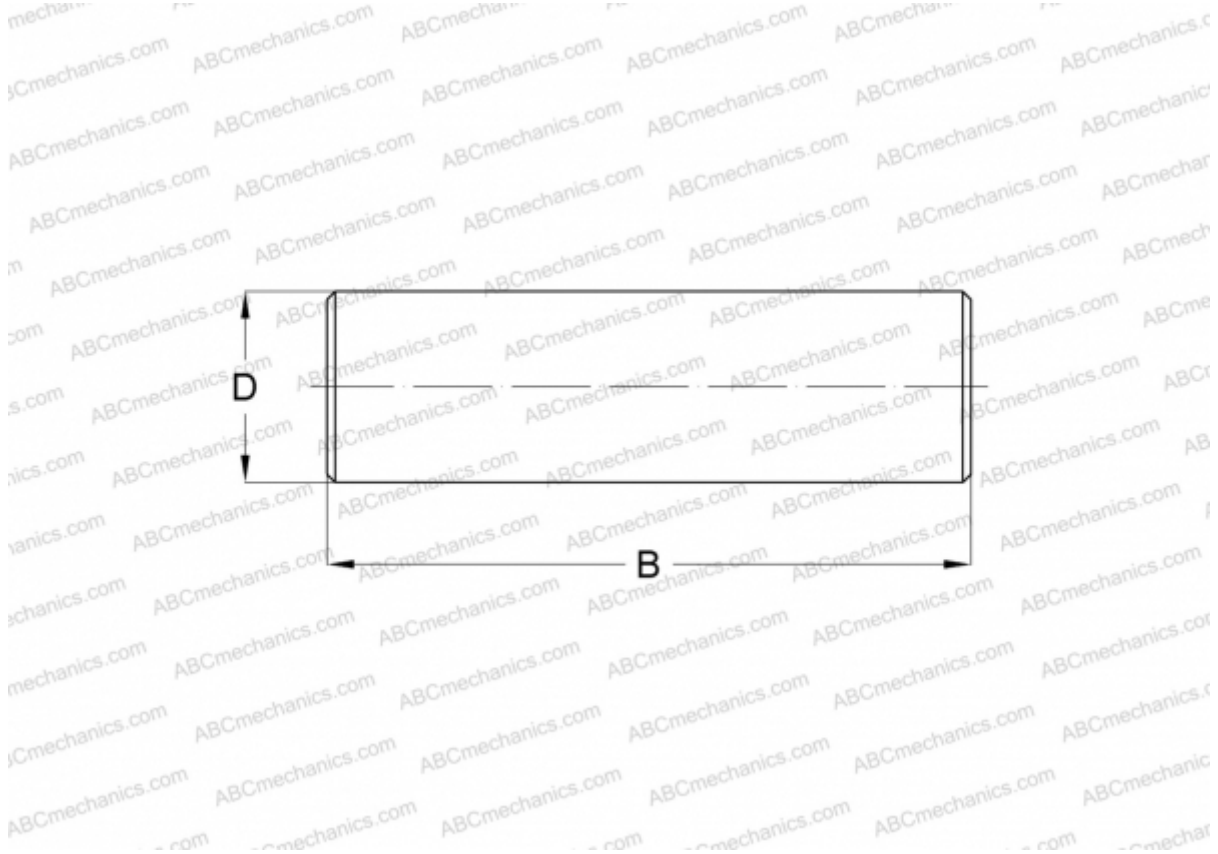

## RN-2x19.8 BF/G2 SKF

Needle rollers

TYPE: Rolling bearing parts and accessories, Rolling elements, Needle rollers, SKF production

### Technical specification

#### DIMENSIONS, MM

D	2,000
B	19,800

**WEIGHT, KG** 0,001

**MANUFACTURER** [SKF](#)