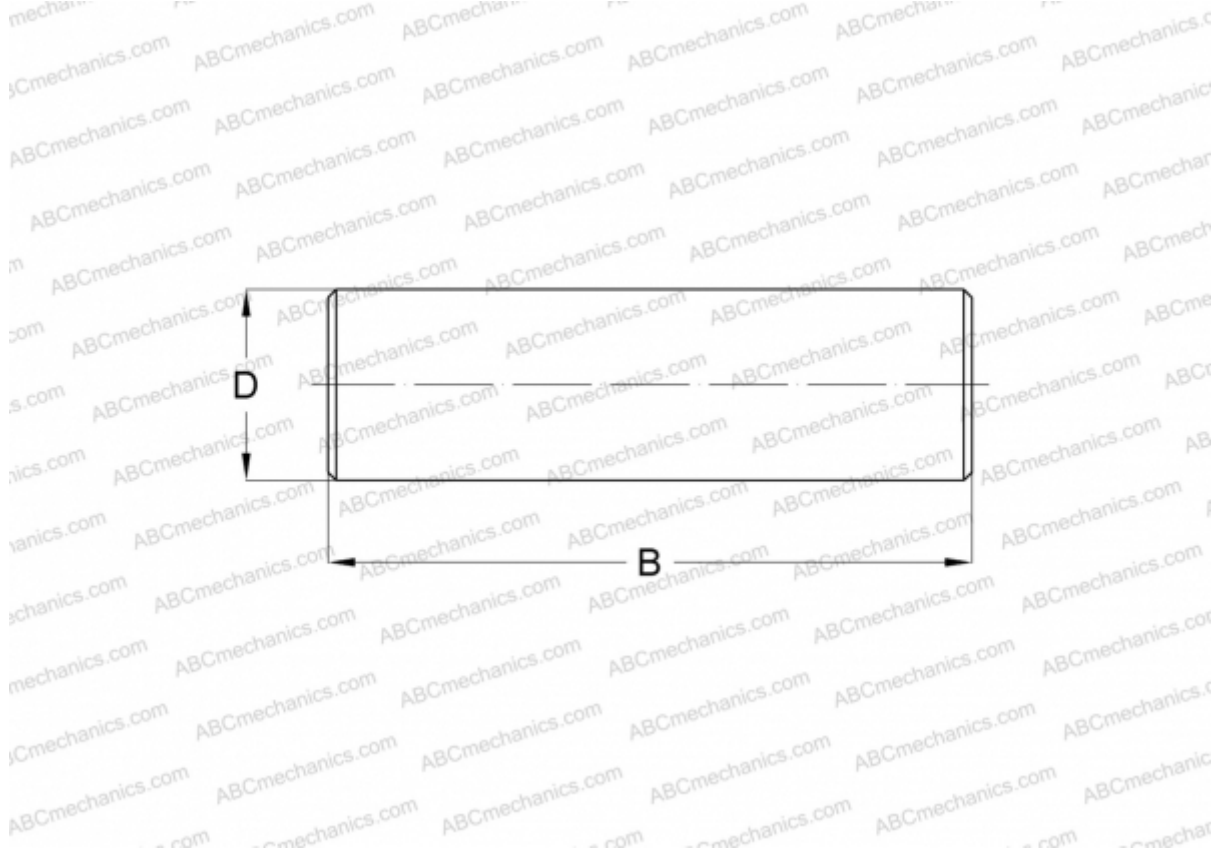

## RN-2x21.8 BF/G2 SKF

Needle rollers

TYPE: Rolling bearing parts and accessories, Rolling elements, Needle rollers, SKF production

### Technical specification

#### DIMENSIONS, MM

D	2,000
B	21,800

**WEIGHT, KG** 0,001

**MANUFACTURER** [SKF](#)