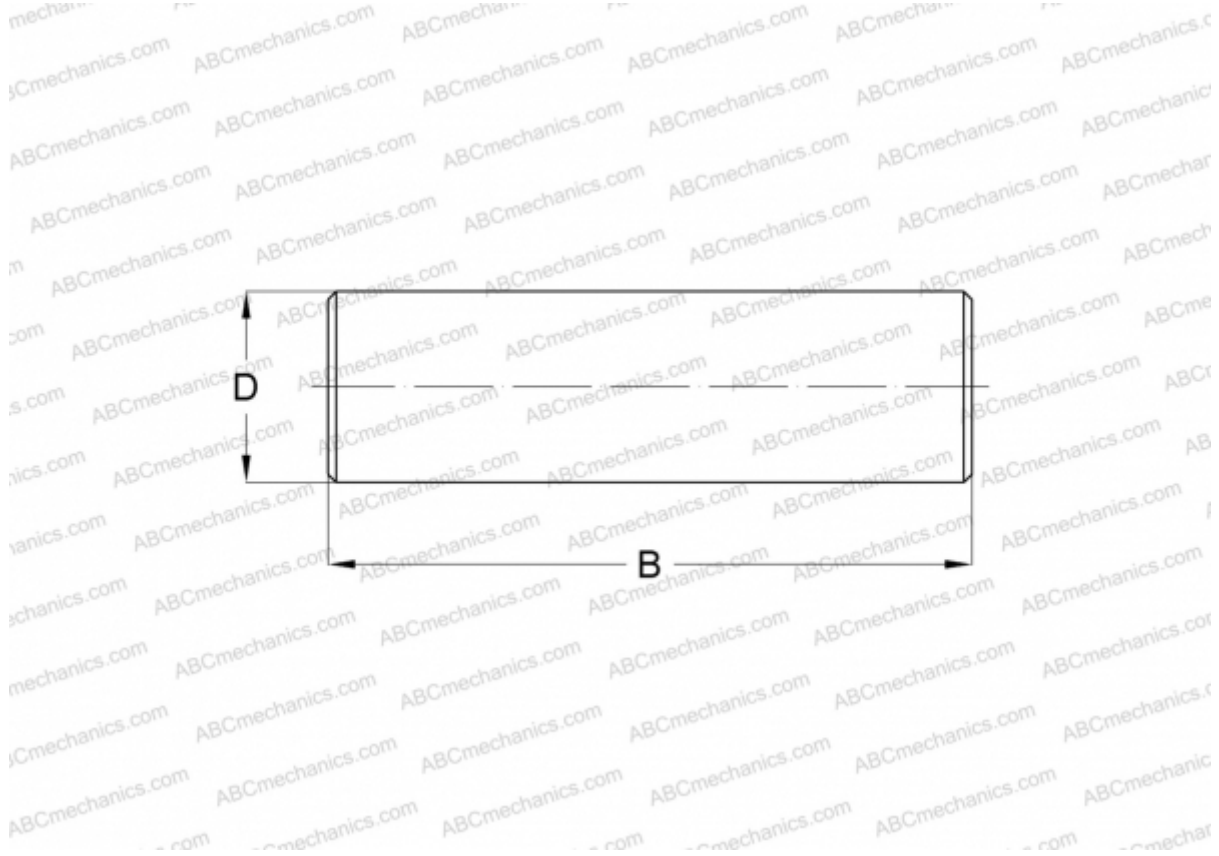

## RN-3x23.8 BF/G2 SKF

Needle rollers

TYPE: Rolling bearing parts and accessories, Rolling elements, Needle rollers, SKF production

### Technical specification

#### DIMENSIONS, MM

D	3,000
B	23,800

**WEIGHT, KG** 0,001

**MANUFACTURER** [SKF](#)