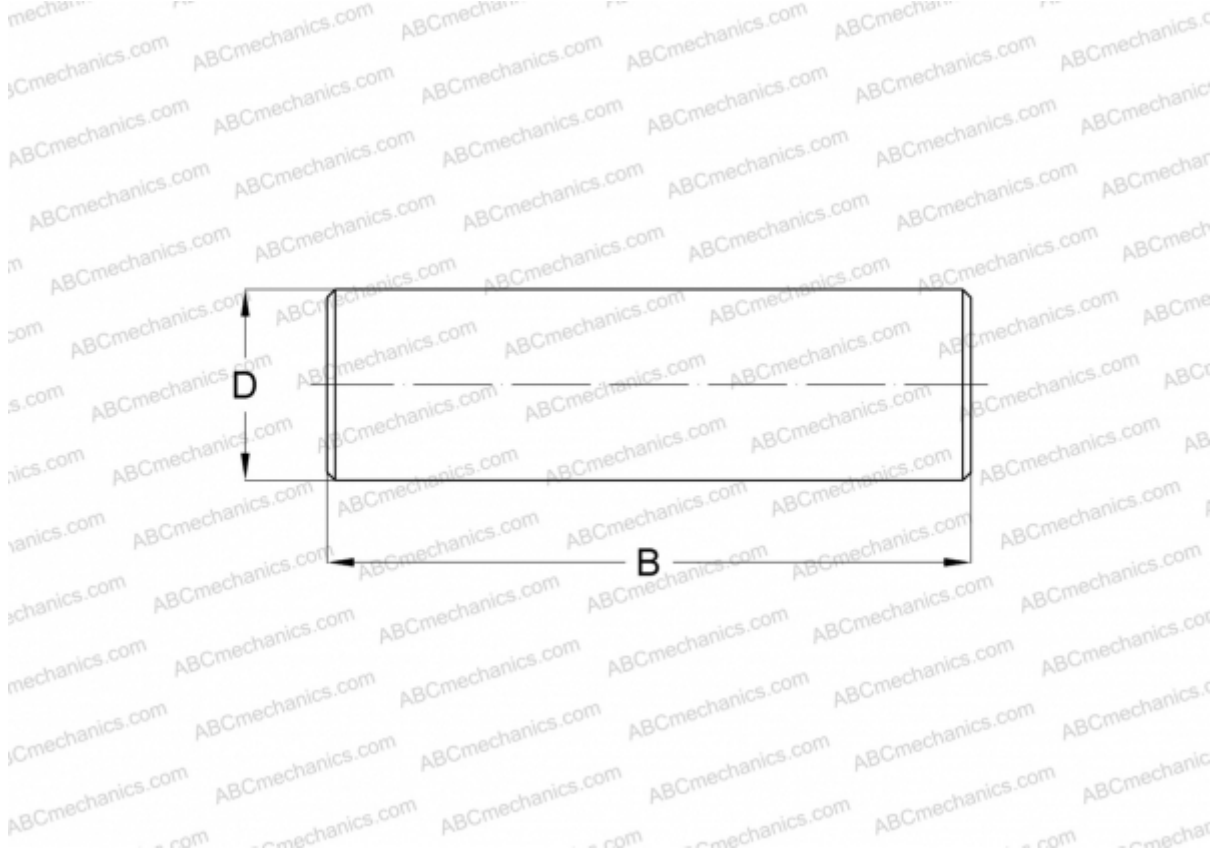

## RN-3.5x13.8 BF/G2 SKF

Needle rollers

TYPE: Rolling bearing parts and accessories, Rolling elements, Needle rollers, SKF production

### Technical specification

#### DIMENSIONS, MM

D	3,500
B	13,800

**WEIGHT, KG** 0,001

**MANUFACTURER** [SKF](#)