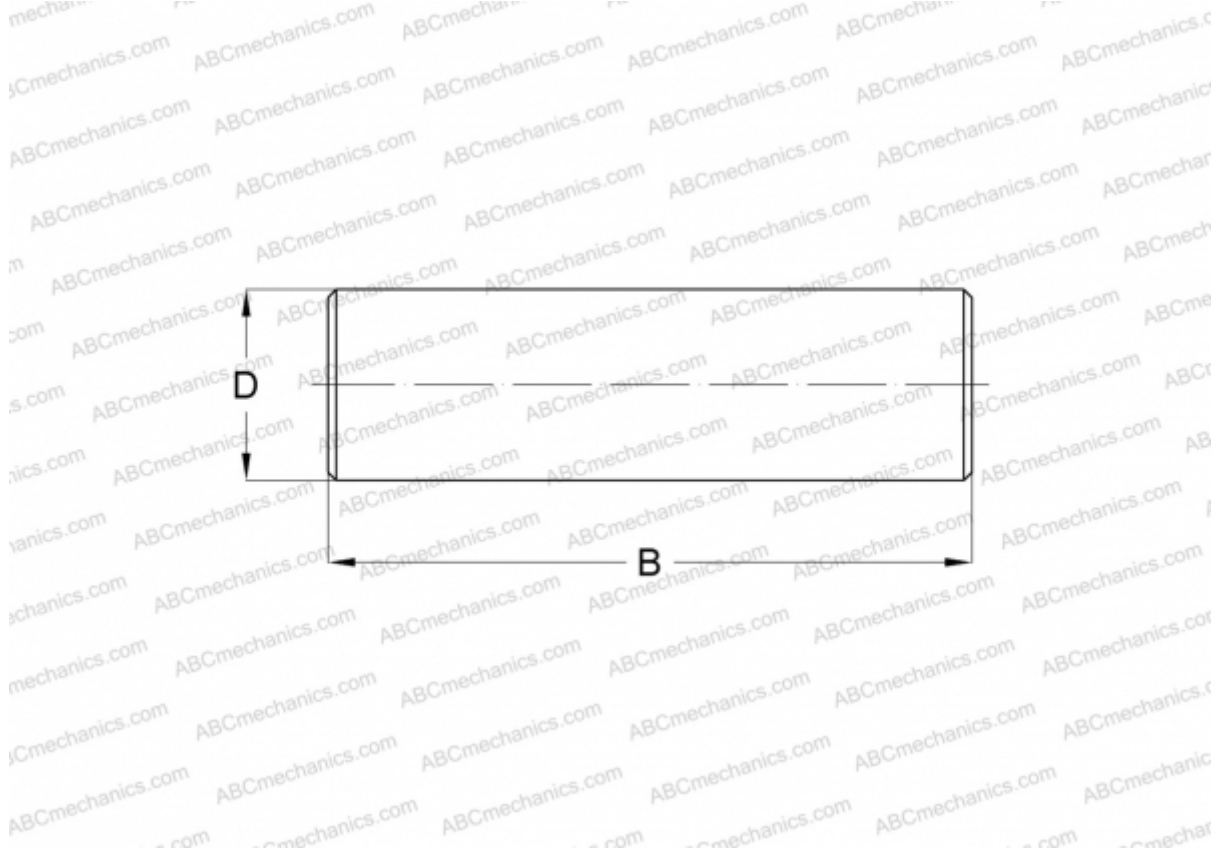

## RN-3.5x15.8 BF/G2 SKF

Needle rollers

TYPE: Rolling bearing parts and accessories, Rolling elements, Needle rollers, SKF production

### Technical specification

#### DIMENSIONS, MM

D	3,500
B	15,800

**WEIGHT, KG** 0,001

**MANUFACTURER** [SKF](#)